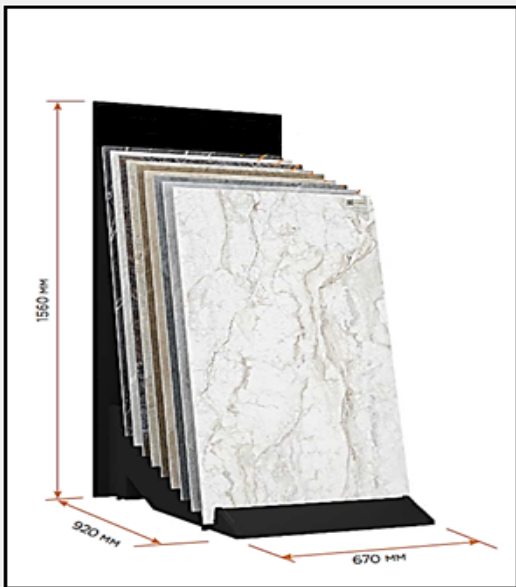

+40667 Подставка Museum/Grespania Canela Roma +Lumier+Eden+Piemonte+Taj Mahal

Набор +40667 Подставка Museum/Grespania Canela Roma +Lumier+Eden+Piemonte+Taj Mahal

1	+40203	TAJ MAHAL SAND PUL. 59X119	
Доп.формат	+40204	TAJ MAHAL SAND PUL. 119X119	
2	+40487	CANELA ROMA 60X120	
Доп.формат	+40488	CANELA ROMA 120X120	
3	+40499	LUMIERE WHITE SP/100X100X0,8/R	
Доп.формат	+40498	LUMIERE WHITE SP/100X275/R	
4	+40497	EDEN SAND SP/100X100X0,8/R	
Доп.формат	+40496	EDEN SAND SP/100X275/R	
5	+40500	PIEMONTE CLOUD SP/100X100X0,8/R	
6	+40501	PIEMONTE SAND SP/100X100X0,8/R	